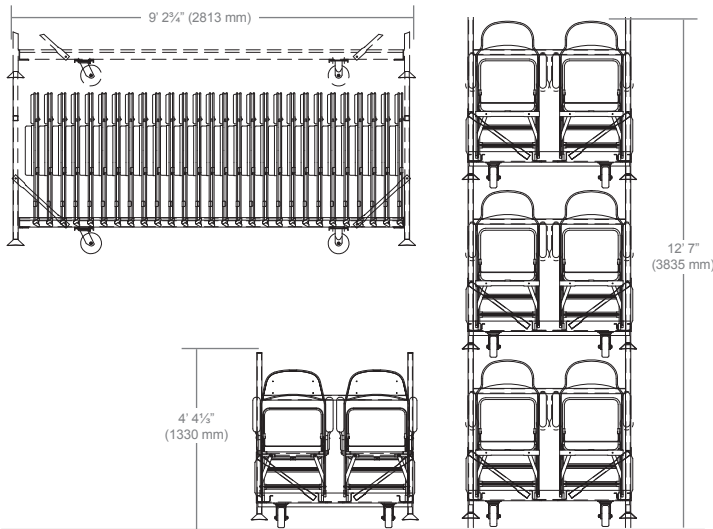

Storage Cart Drawings

Stacking Carts

Stacking Cart (CPT)

Available in two sizes, one for standard Clarin chairs and one for Premium Series Club and VIP models, our stacking carts are designed for arenas and facilities with ample storage, high ceilings and fork lifts. Stack up to three high. Note that stacking carts requires a starting block.

Hanging Carts

Hanging Cart (HT/S)

Available in seven sizes to accommodate most facilities and Clarin chair models, our hanging storage carts are great for lower chair quantities.

Edge/Flat Carts

Flat Stack Cart (CT/UCT)

Available in four sizes, the flat stack carts work well in facilities that want to store chairs under a stage.

Studio Carts

Studio Cart (S)

Available in four sizes, studio carts work well for storing chairs in long, upright rows.