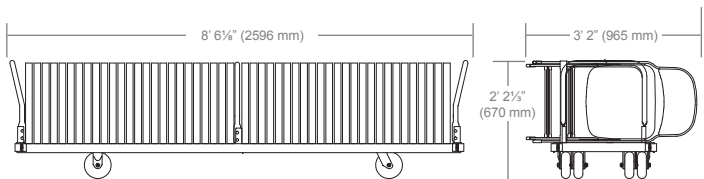

Storage Cart Drawings

Stacking Carts

Stacking Cart (CPT)

Available in two sizes, one for standard Clarin chairs and one for Premium Series Club and VIP models, our stacking carts are designed for arenas and facilities with ample storage, high ceilings and fork lifts. Stack up to three high. Note that stacking carts requires a starting block.

Hanging Carts

Hanging Cart (HT/S)

Available in seven sizes to accommodate most facilities and Clarin chair models, our hanging storage carts are great for lower chair quantities.

Edge/Flat Carts

Flat Stack Cart (CT/UCT)

Available in four sizes, the flat stack carts work well in facilities that want to store chairs under a stage.

Studio Carts

Studio Cart (S)

Available in four sizes, studio carts work well for storing chairs in long, upright rows.