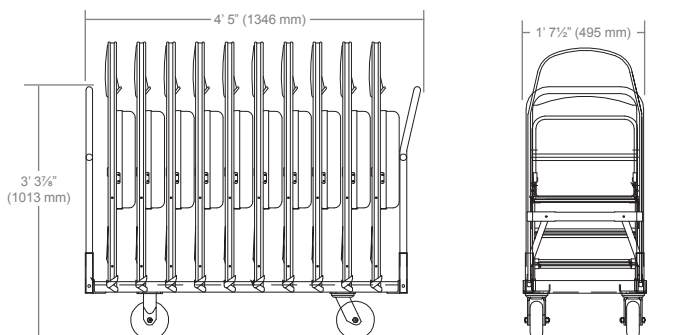

Storage Cart Drawings

Stacking Carts

Stacking Cart (CPT)

Available in two sizes, one for standard Clarin chairs and one for Premium Series Club and VIP models, our stacking carts are designed for arenas and facilities with ample storage, high ceilings and fork lifts. Stack up to three high. Note that stacking carts requires a starting block.

Hanging Carts

Hanging Cart (HT/S)

Available in seven sizes to accommodate most facilities and Clarin chair models, our hanging storage carts are great for lower chair quantities.

Edge/Flat Carts

Flat Stack Cart (CT/UCT)

Available in four sizes, the flat stack carts work well in facilities that want to store chairs under a stage.

Studio Carts

Studio Cart (S)

Available in four sizes, studio carts work well for storing chairs in long, upright rows.