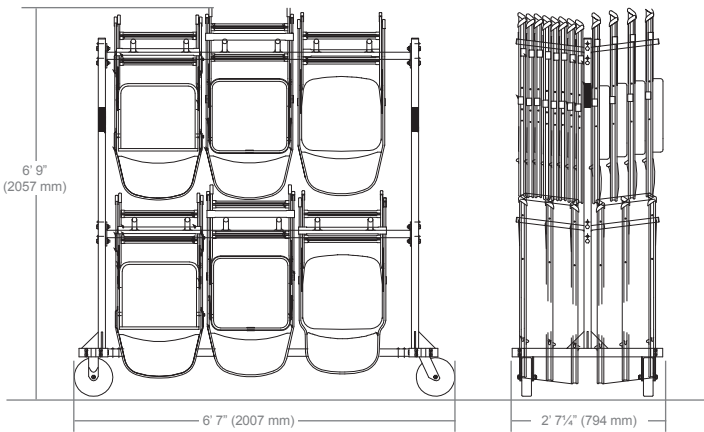

Storage Cart Drawings

Stacking Carts

Stacking Cart (CPT)

Available in two sizes, one for standard Clarin chairs and one for Premium Series Club and VIP models, our stacking carts are designed for arenas and facilities with ample storage, high ceilings and fork lifts. Stack up to three high. Note that stacking carts requires a starting block.

Hanging Carts

Hanging Cart (HT/S)

Available in seven sizes to accommodate most facilities and Clarin chair models, our hanging storage carts are great for lower chair quantities.

Edge/Flat Carts

Flat Stack Cart (CT/UCT)

Available in four sizes, the flat stack carts work well in facilities that want to store chairs under a stage.

Studio Carts

Studio Cart (S)

Available in four sizes, studio carts work well for storing chairs in long, upright rows.